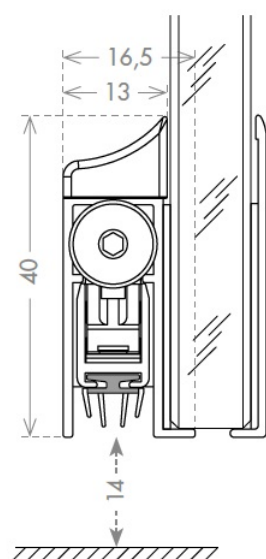

PRODUCT SHEET

Description:

Drop Down Alu Profile, "B", F/Glass Doors, 1030mm, W/Adhesive Tape, 40mm Profile Height, 14mm Drop Function, Can be shorten, 150mm on the opposite Side to the Plunger, Tested to 200.000, closing Cycles, Anodized Finish, Balloon Silicon Seal (B)

Item number:

15.22.651-0

Units	Box	Carton	HS Code	Barcode
Set	1	20	8302415000	 5704866460286

PLUNGER TYPE

SEALS

B

SISO A/S

Mileparken 11
DK-2740 Skovlunde
Denmark
VAT: DK 24786013